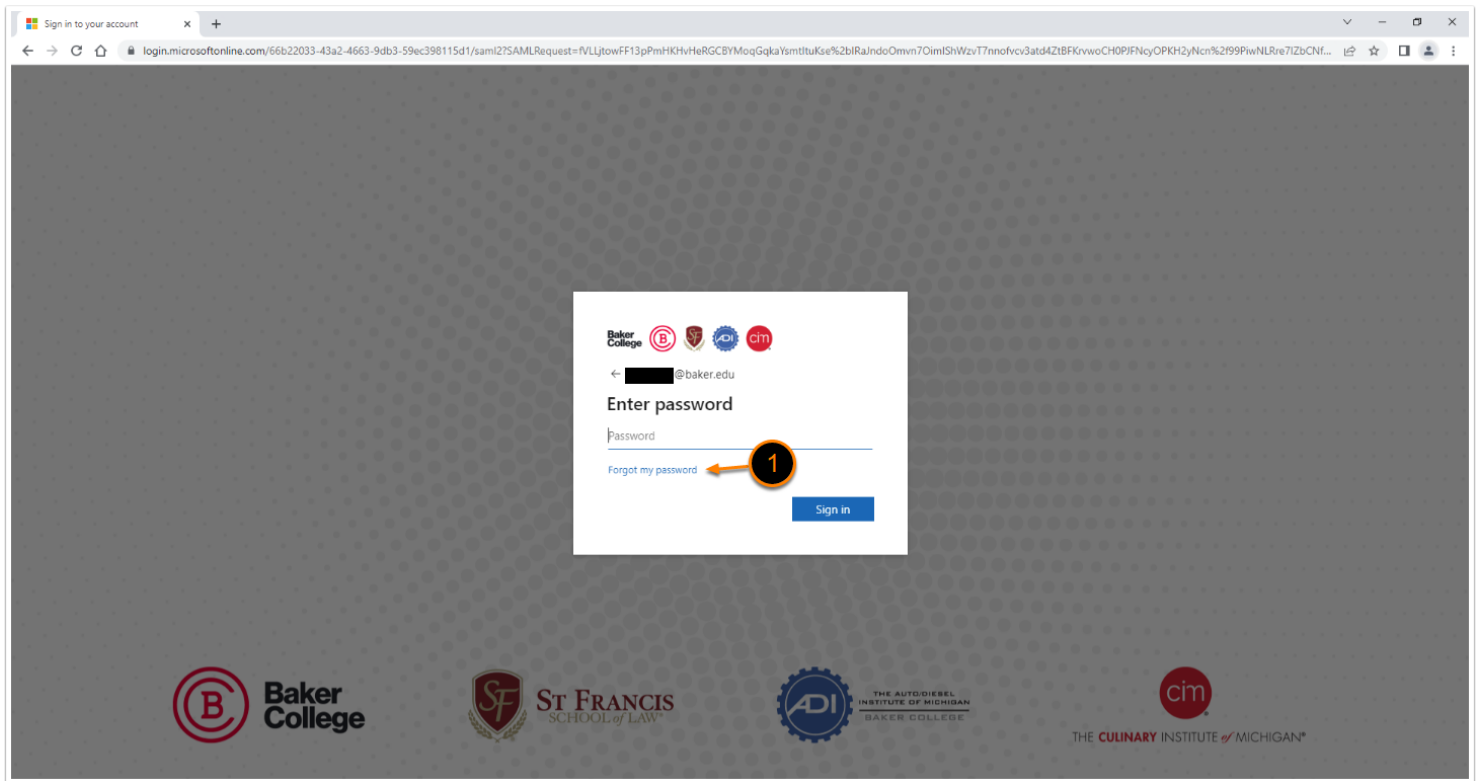

New Password Setup

These are the steps to follow for setting your password for a user account.

My Baker

1. Click the **Sign In** button

Sign in

Enter your existing userid@baker.edu and click **Next**.

Forgot my password

1. Click the "Forgot my password" link.

Get back into your account

Enter the captcha that is displayed and click **Next**.

Microsoft Online Password Reset

passwordreset.microsoftonline.com/?ru=https%3a%2f%2flogin.microsoftonline.com%2f166b22033-43a2-4663-9db3-59ec398115d1%2freprocess%3fct%3drQQIARAA42KwksgeKSkottLXz63U50yMTi3SS00p1td0D4S4hJ4e_qEQzPNdt_2-LonOouOaKxidMKI...