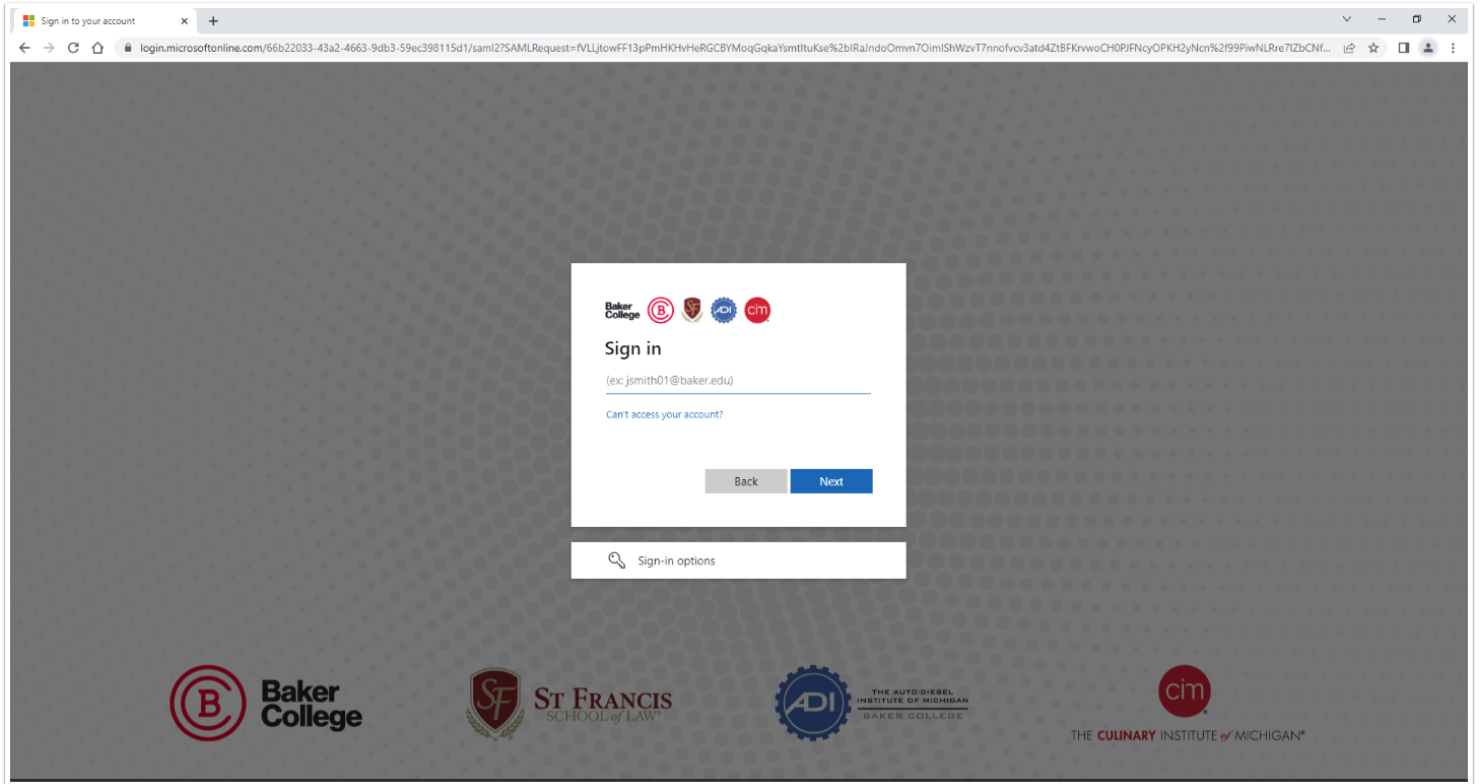

New Password Setup

These are the steps to follow for setting your password for a user account.

My Baker

1. Click the **Sign In** button

Sign in

Enter your existing userid@baker.edu and click **Next**.

Forgot my password

1. Click the "Forgot my password" link.

Get back into your account

Enter the captcha that is displayed and click **Next**.

Microsoft Online Password Reset

passwordreset.microsoftonline.com/?ru=https%3a%2f%2flogin.microsoftonline.com%2f166b22033-43a2-4663-9db3-59ec398115d1%2freprocess%3fct%3drQQIARAA42KwksgeKSkottLXz63U50yMTi3SS00p1td0D4S4hJ4e_qEQzPNdt_2-LonOouOaKxidMKI...