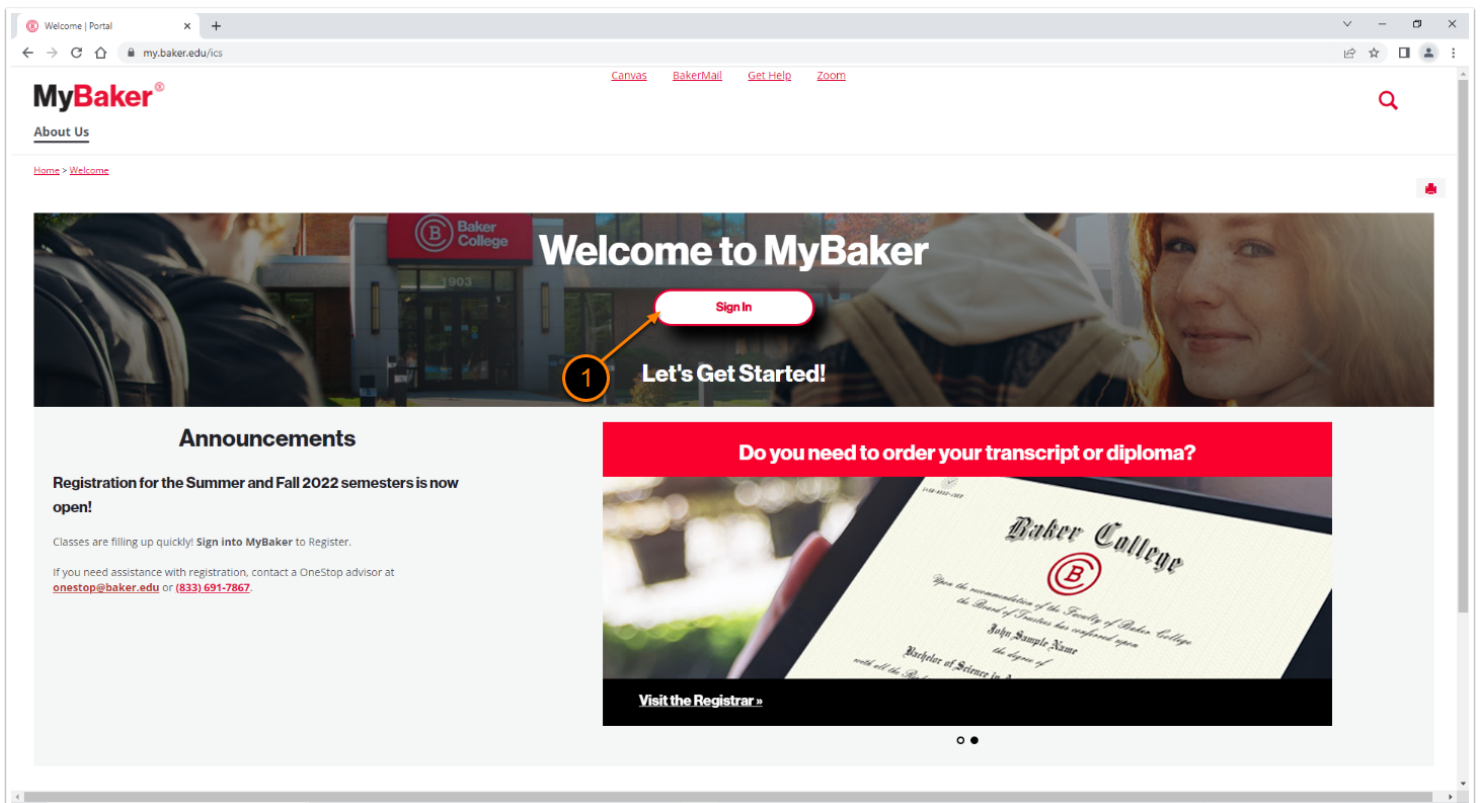

New Password Setup

These are the steps to follow for setting your password for a user account.

My Baker

1. Click the **Sign In** button

Sign in

Enter your existing userid@baker.edu and click **Next**.

Forgot my password

1. Click the "Forgot my password" link.

Get back into your account

Enter the captcha that is displayed and click **Next**.

Microsoft Online Password Reset

passwordreset.microsoftonline.com/?ru=https%3a%2f%2flogin.microsoftonline.com%2f166b22033-43a2-4663-9db3-59ec398115d1%2freprocess%3fct%3drQQIARAA42KwksgeKSkottLXz63U50yMTi3SS00p1td0D4S4hJ4e_qEQzPNdt_2-LonOouOaKxidMKI...